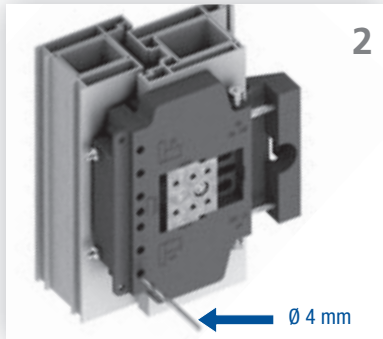

# Montageanleitung / Mounting instruction

HAPS P800 | Bandklasse / Hinge grade 12, 100 kg  
HAPS P800-S | Bandklasse / Hinge grade 12, 100 kg,

3x  
Widerstands-  
klasse/resistance  
class 2

CE	HAPS GmbH + Co. KG Langenberger Str. 131-133 / 42551 Velbert / Germany http://www.haps.de		11	
	1309-CPD-0093	EN 1935:2002	4	7