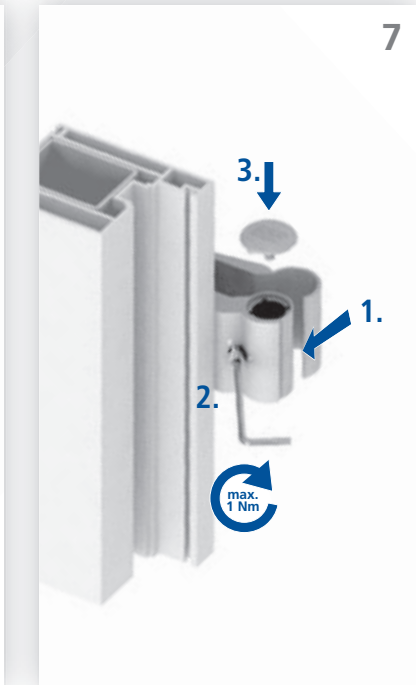

# Montageanleitung / Mounting instruction

HAPS P800 | Bandklasse / Hinge grade 12, 100 kg  
HAPS P800-S | Bandklasse / Hinge grade 12, 100 kg,

3x  
Widerstands-  
klasse/resistance  
class 2

CE	HAPS GmbH + Co. KG Langenberger Str. 131-133 / 42551 Velbert / Germany http://www.haps.de		11	
	1309-CPD-0093	EN 1935:2002	4	7