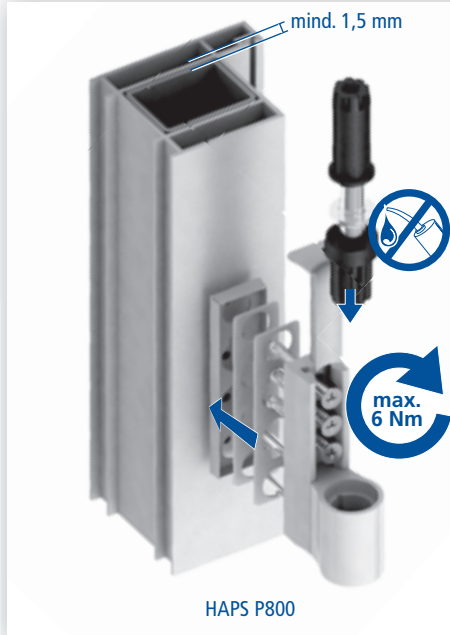

# Montageanleitung / Mounting instruction

HAPS P800 | Bandklasse / Hinge grade 12, 100 kg  
HAPS P800-S | Bandklasse / Hinge grade 12, 100 kg,

3x  
Widerstands-  
klasse/resistance  
class 2

CE	HAPS GmbH + Co. KG Langenberger Str. 131-133 / 42551 Velbert / Germany http://www.haps.de		11	
	1309-CPD-0093	EN 1935:2002	4	7