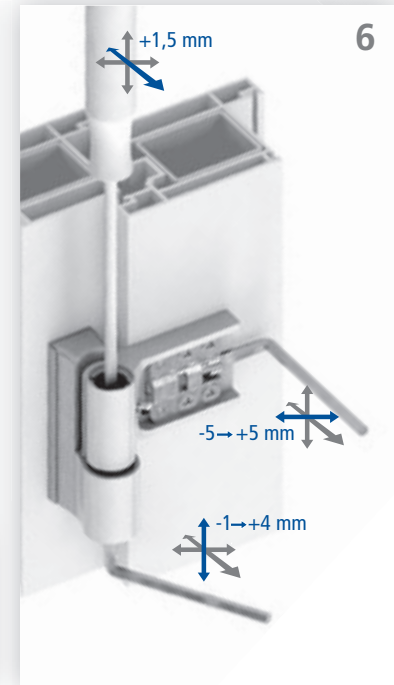

# Montageanleitung / Mounting instruction

HAPS P800 | Bandklasse / Hinge grade 12, 100 kg  
HAPS P800-S | Bandklasse / Hinge grade 12, 100 kg,

3x  
Widerstands-  
klasse/resistance  
class 2

CE	HAPS GmbH + Co. KG Langenberger Str. 131-133 / 42551 Velbert / Germany http://www.haps.de		11	
	1309-CPD-0093	EN 1935:2002	4	7