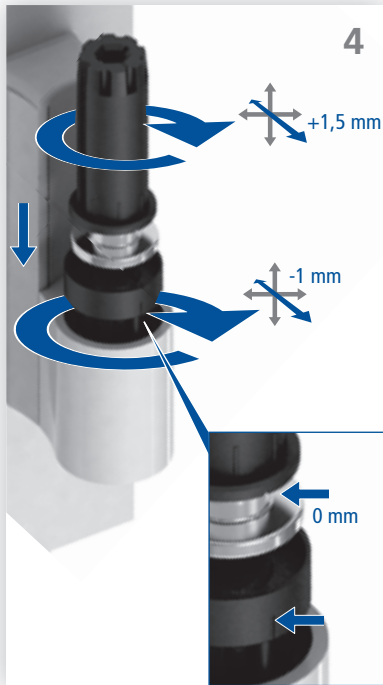

# Montageanleitung / Mounting instruction

HAPS P800 | Bandklasse / Hinge grade 12, 100 kg  
HAPS P800-S | Bandklasse / Hinge grade 12, 100 kg,

3x  
Widerstands-  
klasse/resistance  
class 2

CE	HAPS GmbH + Co. KG Langenberger Str. 131-133 / 42551 Velbert / Germany http://www.haps.de		11	
	1309-CPD-0093	EN 1935:2002	4	7